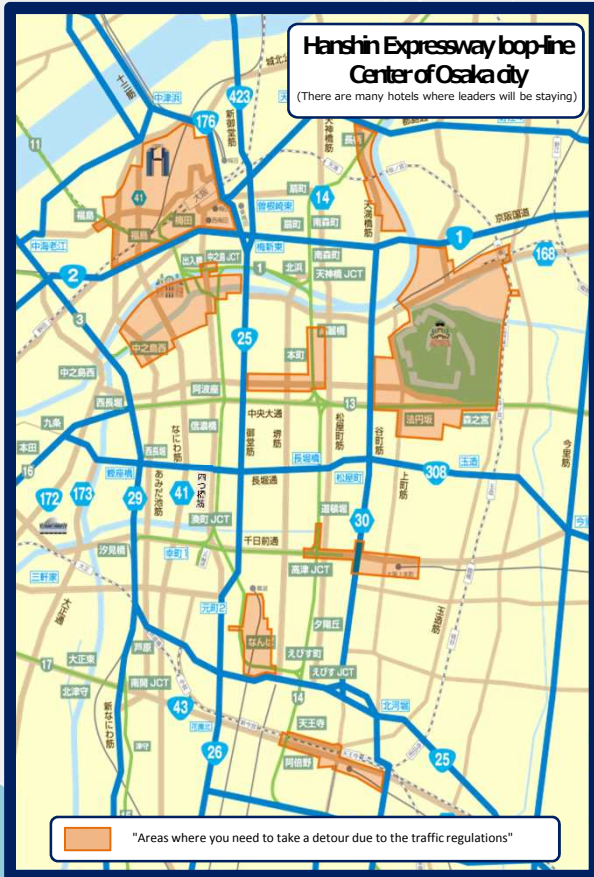

# Information on traffic regulations due to G20 Osaka Summit

Period where traffic is regulated

**Around Thur, 27th, June to Sunday, 30th, June**

There will be traffic regulations for a long period of time.

Please refrain from using a car in restricted areas during those period to lessen the traffic.

**Please refrain from using your own cars (use trains).**

**Please understand and cooperate with us for regulating the vehicles**