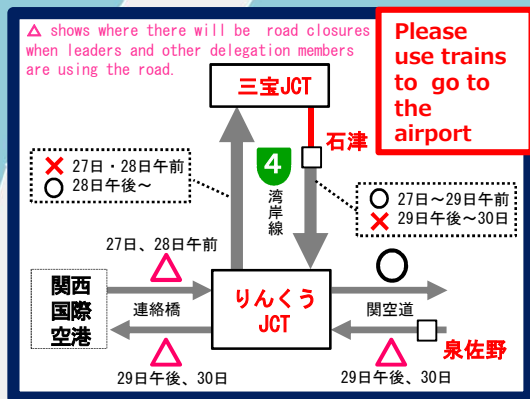

There will be traffic regulations for a long period of time.

Please refrain from using a car in restricted areas during those period to lessen the traffic.

Please refrain from using your own cars (use trains).

Please understand and cooperate with us for regulating the vehicles

for business use.