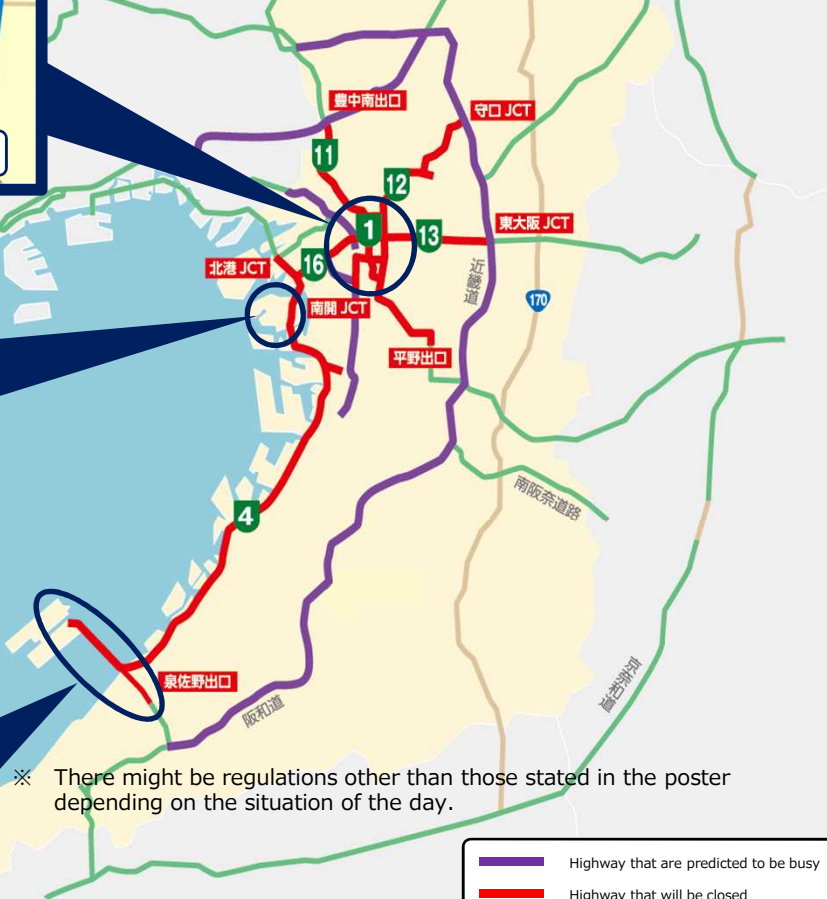

There will be traffic regulations for a long period of time.

Please refrain from using a car in restricted areas during those period to lessen the traffic.

Please refrain from using your own cars (use trains).

Please understand and cooperate with us for regulating the vehicles

for business use.